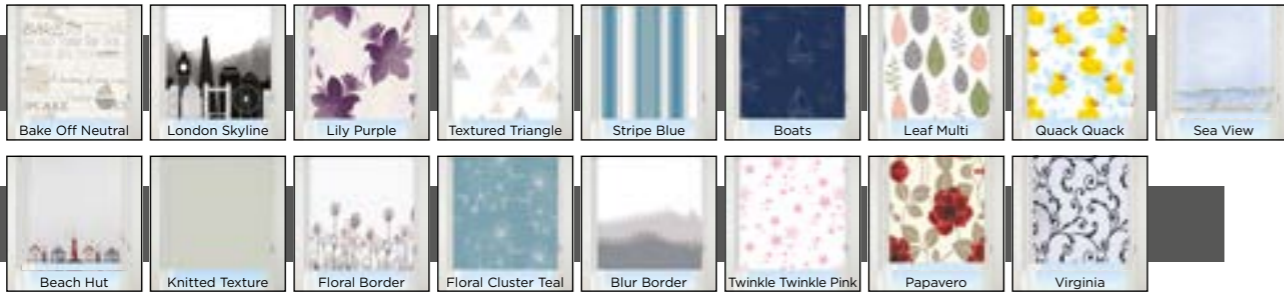

Product Code	Product Description	Size	Outer Qty	List Price	RRP
UN60170RDP/	Pattern Daylight Roller Blind	60cm	2	£23.25	£27.90
UN90170RDP/	Pattern Daylight Roller Blind	90cm	2	£30.56	£36.67
UN120170RDP/	Pattern Daylight Roller Blind	120cm	2	£37.82	£45.38
UN150170RDP/	Pattern Daylight Roller Blind	150cm	2	£45.06	£54.07
UN180170RDP/	Pattern Daylight Roller Blind	180cm	2	£52.35	£62.82

Pattern Blackout Roller Blinds 170cm Drop

Available pattern in Bake Off Red (BOR), Bake Off Neutral (BON), London Skyline (LDS), Lily Red (LIR), Lily Purple (LIP), Lily Teal (LIT), Textured Triangle (TTC), Stripe Purple (STP), Stripe Blue (STB), Stripe Neutral (STN), Boats (BTN), Leaf Multi (LEM), Leaf Blue (LEB), Leaf Yellow (LEY), Leaf Neutral (LEN), Quack Quack (QQ), Knitted Texture (KNN), Floral Border (FBP), Floral Cluster Pink (FCP), Floral Cluster Grey (FCG), Floral Cluster Teal (FCT), Blur Border (BLB), Twinkle Twinkle Pink (TTP), Twinkle Twinkle Blue (TTB), Twinkle Twinkle Neutral (TTN), Papaver (PAP) and Virginia (VIR)

Product Code	Product Description	Size	Outer Qty	List Price	RRP
UN60170RBP/	Pattern Blackout Roller Blind	60cm	2	£31.95	£38.34
UN90170RBP/	Pattern Blackout Roller Blind	90cm	2	£40.69	£48.83
UN120170RBP/	Pattern Blackout Roller Blind	120cm	2	£49.43	£59.32
UN150170RBP/	Pattern Blackout Roller Blind	150cm	2	£58.15	£69.78
UN180170RBP/	Pattern Blackout Roller Blind	180cm	2	£66.85	£80.22