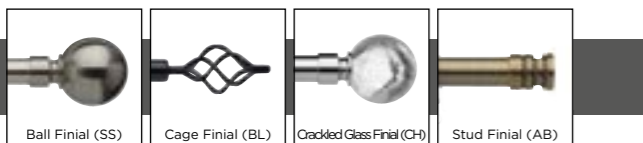

Accessories

Available in Antique Brass (AB), Satin Steel (SS), Black (BL) and Chrome (CH)

Product Code	Product Description	Size	Outer Qty	List Price	RRP
UN19RING/	19mm Metal Rings	PK 4	8	£4.37	£5.24
UN28RING/	28mm Metal Rings	PK 4	8	£5.46	£6.55