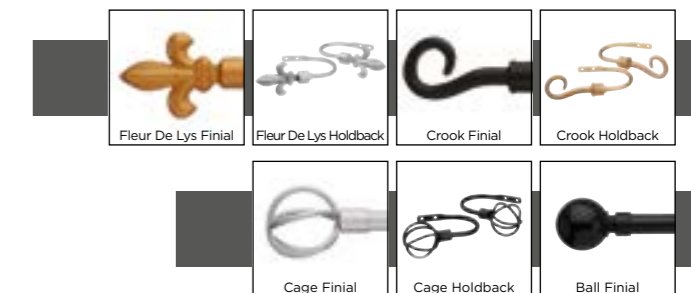

13/16mm Extendable Metal Pole

Available in Black (BK), Matt Gold (MGD) and Matt Silver (MSV)

Product Code	Product Description	Size	Outer Qty	List Price	RRP
HVIFL/002.	13/16mm Extendable Pole/Fleur De Lys Finial	120-210CM	6	£18.93	£22.72
HVIFL/004.	13/16mm Extendable Pole/Fleur De Lys Finial	180-330CM	6	£23.25	£27.90
HVIFLHB.	Fleur De Lys Holdback	PK 2	10	£12.34	£14.81
HVIC/002.	13/16mm Extendable Pole/Crook Finial	120-210CM	6	£18.93	£22.72
HVIC/004.	13/16mm Extendable Pole/Crook Finial	180-330CM	6	£23.25	£27.90
HVICHB.	Crook Holdback	PK 2	10	£12.34	£14.81
HVICG/002.	13/16mm Extendable Pole/Cage Finial	120-210CM	6	£18.93	£22.72
HVICG/004.	13/16mm Extendable Pole/Cage Finial	180-330CM	6	£23.25	£27.90
HVICGHB.	Cage Holdback	PK 2	10	£12.34	£14.81
UM1316B/002.	13/16mm Extendable Painted Pole/Ball Finial	120-210CM	6	£18.93	£22.72
UM1316B/004.	13/16mm Extendable Painted Pole/Ball Finial	180-330CM	6	£23.25	£27.90
HVIR.	Additional Rings	PK 4	10	£2.16	£2.59

*300cm kit contains: 4 x 75cm poles, 3 x end brackets, 4 x passover brackets, 2 x standard collars, 1 x joiner, 2 x bay corner joins, 4 x luxury rings & 26 x luxury passover rings.
500cm kit contains: 2 x 150cm poles, 2 x 100cm poles, 3 x end brackets, 4 x passover brackets, 2 x standard collars, 2 x bay corner joins, 1 x joiner, 4 x luxury rings & 46 x luxury passover rings.