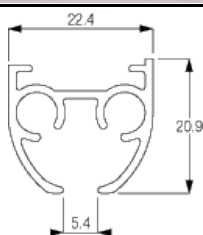

- 2-component (2C) glider technology
- Wave (2C)
- Bendable

	Standard Gliders		Roller Gliders		60mm Wave Gliders		80mm Wave Gliders		80mm Wave Roller Gliders	
SIZE	W/S/BL	MW/AG/AB/CC	W/S/BL	MW/AG/AB/CC	W/S/BL	MW/AG/AB/CC	W/S/BL	MW/AG/AB/CC	W/S/BL	MW/AG/AB/CC
125CM	£62.00	£88.81	£75.70	£101.83	£80.19	£106.99	£78.10	£104.90	£138.15	£164.29
150CM	£64.96	£97.13	£81.37	£112.75	£91.12	£123.28	£88.83	£120.99	£156.32	£187.70
175CM	£74.81	£112.33	£94.10	£130.61	£105.33	£142.86	£102.30	£139.82	£181.53	£218.06
200CM	£84.66	£127.55	£106.54	£148.38	£119.55	£162.43	£115.74	£158.63	£206.48	£248.32
225CM	£94.52	£142.77	£119.18	£166.16	£133.76	£182.01	£129.76	£178.02	£231.61	£278.59
250CM	£104.37	£157.98	£131.83	£184.02	£147.97	£201.58	£143.22	£196.84	£256.75	£308.95
275CM	£110.93	£169.91	£141.03	£198.51	£158.89	£217.87	£153.84	£212.93	£278.44	£335.93
300CM	£130.36	£194.69	£163.15	£225.87	£182.68	£247.02	£176.98	£241.31	£313.05	£375.78
325CM	£131.19	£200.89	£166.79	£234.73	£187.88	£257.58	£181.42	£251.13	£329.18	£397.12
350CM	£141.04	£216.11	£179.44	£252.58	£202.09	£277.16	£195.44	£270.51	£354.32	£427.47
375CM	£147.89	£228.32	£189.01	£267.31	£213.30	£293.72	£205.90	£286.31	£376.40	£454.68
400CM	£157.75	£243.52	£201.57	£285.19	£227.51	£313.30	£219.35	£305.14	£401.45	£485.07
425CM	£167.60	£258.74	£214.18	£303.04	£241.73	£332.87	£233.37	£324.52	£426.56	£515.41
450CM	£177.45	£273.95	£226.75	£320.87	£255.94	£352.44	£246.84	£343.34	£451.61	£545.73
475CM	£184.30	£286.16	£236.39	£335.63	£267.15	£369.01	£257.85	£359.70	£473.75	£572.98
500CM	£194.15	£301.38	£248.86	£353.40	£281.36	£388.58	£271.30	£378.53	£498.70	£603.24
525CM	£204.00	£316.58	£261.46	£371.28	£295.57	£408.16	£287.06	£397.35	£523.80	£633.61
550CM	£210.84	£328.79	£271.05	£386.15	£306.78	£424.73	£295.78	£416.15	£545.89	£660.98
575CM	£220.70	£344.00	£283.71	£403.87	£320.99	£444.30	£309.23	£432.54	£571.04	£691.19
600CM	£186.97	£359.22	£296.30	£421.75	£335.20	£463.87	£322.70	£451.37	£596.10	£721.56