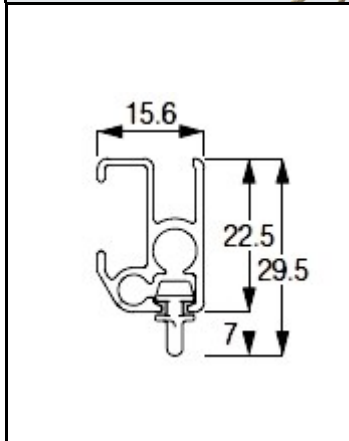

Features:

- Bendable

SIZE	W
125CM	£103.60
150CM	£110.78
175CM	£117.99
200CM	£125.24
225CM	£132.38
250CM	£139.58
275CM	£146.80

SIZE	W
125CM	£104.24
150CM	£114.47
175CM	£124.77
200CM	£134.96
225CM	£145.31
250CM	£155.54
275CM	£165.84