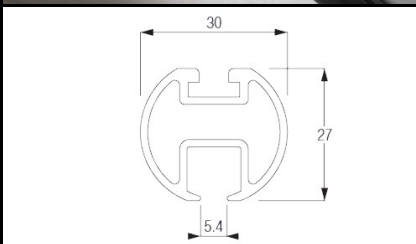

*Prices below are for standard bracket and end caps only, please contact us for prices including finials or alternative brackets.

	Standard Gliders		Roller Gliders		60mm Wave Gliders		80mm Wave Gliders		80mm Wave Roller Gliders	
SIZE	PRICE GROUP 1	PRICE GROUP 2	PRICE GROUP 1	PRICE GROUP 2	PRICE GROUP 1	PRICE GROUP 2	PRICE GROUP 1	PRICE GROUP 2	PRICE GROUP 1	PRICE GROUP 2
125CM	£122.85	£149.71	£145.04	£171.90	£146.02	£172.88	£142.06	£168.68	£207.50	£234.36
150CM	£140.46	£172.62	£167.09	£199.25	£168.25	£200.41	£163.43	£195.59	£242.05	£274.21
175CM	£157.99	£195.60	£189.06	£226.67	£190.42	£228.03	£184.43	£222.04	£276.51	£314.12
200CM	£175.54	£218.42	£211.05	£253.93	£212.61	£255.48	£201.98	£248.31	£310.98	£353.86
225CM	£193.15	£241.36	£233.10	£281.31	£234.84	£283.05	£227.06	£275.28	£345.51	£393.73
250CM	£210.71	£264.27	£255.09	£308.65	£257.04	£310.60	£248.08	£301.64	£380.02	£433.58
275CM	£228.19	£287.18	£277.01	£335.99	£279.15	£338.13	£269.57	£328.56	£414.43	£473.41
300CM	£245.77	£310.05	£299.02	£363.31	£301.36	£397.03	£290.62	£354.91	£448.93	£513.22
325CM	£263.25	£333.04	£320.94	£390.74	£323.47	£393.26	£305.69	£381.35	£483.35	£553.15
350CM	£280.88	£355.93	£343.02	£418.06	£345.73	£420.78	£333.21	£292.03	£518.15	£593.20
375CM	£289.46	£378.80	£356.03	£445.38	£358.95	£448.30	£345.23	£434.58	£543.42	£632.76
400CM	£315.92	£401.77	£386.94	£472.78	£390.04	£475.89	£375.15	£461.00	£586.81	£672.65
425CM	£333.46	£424.69	£408.91	£500.13	£412.22	£503.45	£396.71	£487.94	£621.27	£712.50
450CM	£351.02	£447.53	£430.91	£527.41	£434.41	£530.91	£417.73	£514.23	£655.78	£752.28
475CM	£368.59	£470.54	£452.91	£554.87	£456.61	£558.56	£439.32	£541.28	£690.24	£792.22
500CM	£386.11	£493.39	£474.88	£582.16	£478.76	£586.04	£460.30	£567.58	£724.72	£832.00
525CM	£403.61	£516.29	£496.81	£609.49	£500.89	£613.57	£481.26	£593.94	£759.15	£871.73
550CM	£421.07	£539.16	£518.83	£636.81	£523.00	£641.08	£502.85	£620.84	£793.66	£911.63
575CM	£438.73	£562.10	£540.80	£664.17	£545.28	£668.64	£523.84	£647.21	£828.13	£951.50
600CM	£456.30	£585.03	£562.82	£691.54	£567.49	£696.21	£544.89	£673.62	£862.63	£991.35