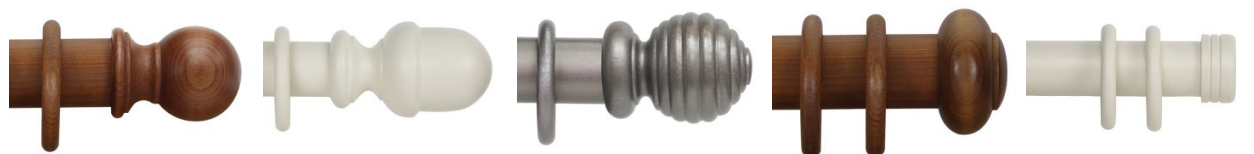

BALL FINIAL

ACORN FINIAL

BEEHIVE FINIAL

BUTTON FINIAL

CAP FINIAL