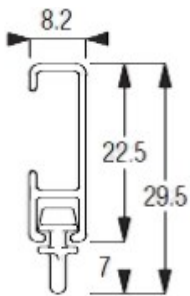

- Features:**
- Bendable

- Features:**
- Bendable

SIZE	W/S/BL	MW/AG/ AB/CC
125CM	£26.59	£44.47
150CM	£31.87	£52.62
175CM	£37.19	£60.84
200CM	£42.49	£69.04
225CM	£47.79	£77.20
250CM	£53.10	£85.43
275CM	£58.42	£93.51
300CM	£63.76	£101.69
325CM	£69.03	£109.94
350CM	£74.42	£118.08
375CM	£79.66	£126.29
400CM	£84.93	£134.42
425CM	£90.29	£142.58
450CM	£95.60	£150.81
475CM	£100.88	£158.98
500CM	£106.23	£167.10
525CM	£111.49	£175.31
550CM	£116.82	£183.52
575CM	£122.14	£191.64
600CM	£127.41	£199.89

SIZE	W
125CM	£40.43
150CM	£48.58
175CM	£56.59
200CM	£64.69
225CM	£72.75
250CM	£80.82
275CM	£88.95
300CM	£96.99
325CM	£105.11
350CM	£113.16
375CM	£121.26
400CM	£129.36
425CM	£137.38
450CM	£145.51
475CM	£153.63
500CM	£161.66
525CM	£169.74
550CM	£177.85
575CM	£185.95
600CM	£194.01