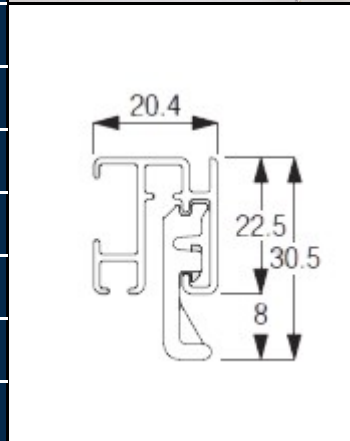

300CM	£176.11
325CM	£186.33
350CM	£196.61
375CM	£206.91
400CM	£217.16
425CM	£227.37
450CM	£237.67

Angle Bends	£40.68
Gradual Curve	£59.86

475CM	£204.39
500CM	£211.56

Angle Bends	£55.21
Gradual Curve	£74.39

475CM	£247.95
500CM	£258.22

525CM	£218.75
550CM	£225.96
575CM	£233.12
600CM	£240.33

525CM	£268.43
550CM	£278.74
575CM	£288.98
600CM	£299.18