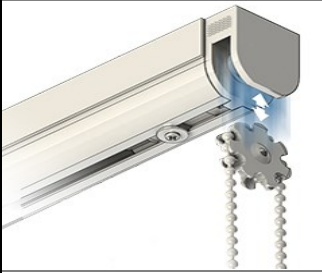

Child Safety

At Distinctive we believe that child safety is of the upmost importance and therefore offer child safety components that have been thoroughly tested to achieve high safety standards. All of our child safety devices have been certified as safe by the British Blind and Shutter association to comply with the current child safety legislation.

Please bear the below in mind when ordering:-

When not using a chain break device the bottom chain loop must be at least 150CM from the floor and MUST also be attached to the wall using an approved chain retention device which will be provided with each headrail ordered. When using a chain break device the bottom chain loop must be at least 60CM from the floor in order to achieve this; an installation height is necessary when ordering, regardless of the utilisation. If the installation height is unknown, a maximum of 1M chain can be provided.